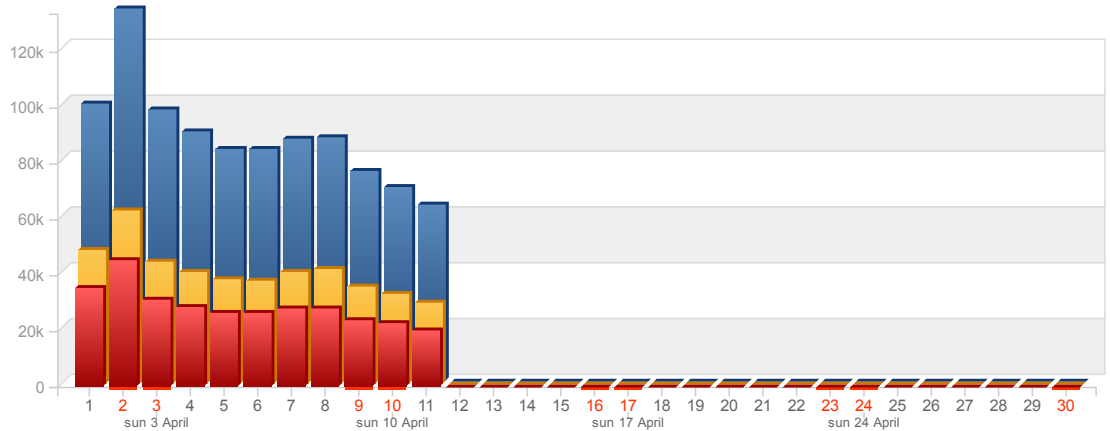

Traffic by Url

Traffic by Title

Tags/Variables

Click count

IP exclusion

Daily stats

967,490

Total page views

446,293

Total visitors

315,459

First time visitors

2.16

Page views per visit

70.6%

New visitors ratio

April 2016

Hourly Daily Monthly

First time visitors Visitors Page views

COMPARE

no bounce Ppv Nvis Online

Table with columns: Time, Visitors Graph, Visitors, Pages (Ppv), newvis(%), %Bounce. Rows for each day of April 2016.